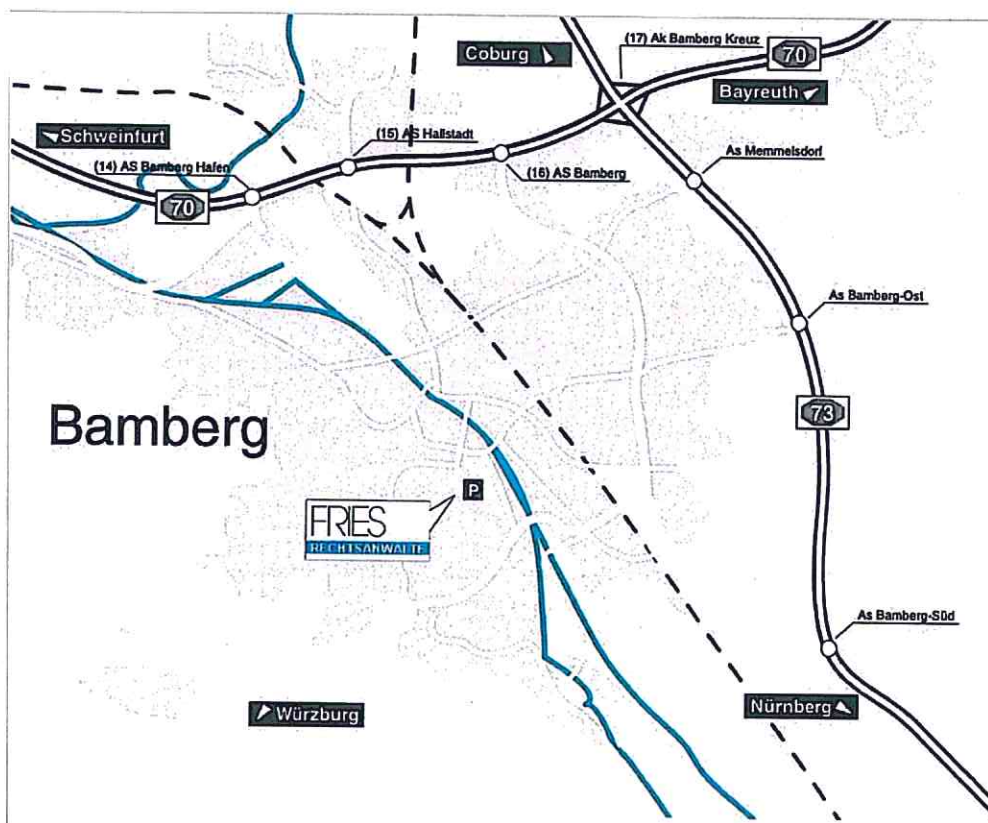

**Coming from the Bayreuth (East) and Schweinfurt (West) directions:**

Leave highway A70 at interchange exit Hallstadt in direction to Bamberg and follow that route all the way to Bamberg downtown. After 2,5 km make a right-hand turn into Luitpoldstrasse and follow this street for 700 m until you will reach Willy-Lessing-Strasse. Then leave Willy-Lessing-Strasse and continue straight ahead to Hainstrasse.

**Coming from the Coburg (North) direction:**

Follow A73 all the way to the ‚Bamberger-Kreuz‘ intersection. Change from A73 to A70 in the Schweinfurt direction. Leave highway A70 at exit (15) Hallstadt, going in the Bamberg direction and follow this route all the way to Bamberg downtown. Make a right turn after 2,5 km into Luitpoldstrasse and follow that road for 700 m all the way to Willy-Lessing-Strasse. Then leave Willy-Lessing-Strasse and continue straight ahead to Hainstrasse.

**Coming from the Nuernberg (Sued) direction**

Leave highway A73 at exit Bamberg Süd, going in the Bamberg downtown direction. When you are at the second traffic light make a left turn into Forchheimer Strasse. Leave Forchheimer Strasse after 650 m, turning to the left to Münchener Ring. You will cross the Rhine-Main Danube Canal. Right after that make a right-hand turn onto Rhein-Main-Donau Damm. After 600 meters turn to the left to Otto-Strasse and follow that road for 500 m. Then make a left turn into Hainstrasse.

### Coming by public transportation

Take the bus from the railroad station to the Central Bus Station („ZOB“). From there on follow Willy-Lessing-Strasse all the way to Hainstrasse. If you wish to walk the way it will take you some 10 minutes.